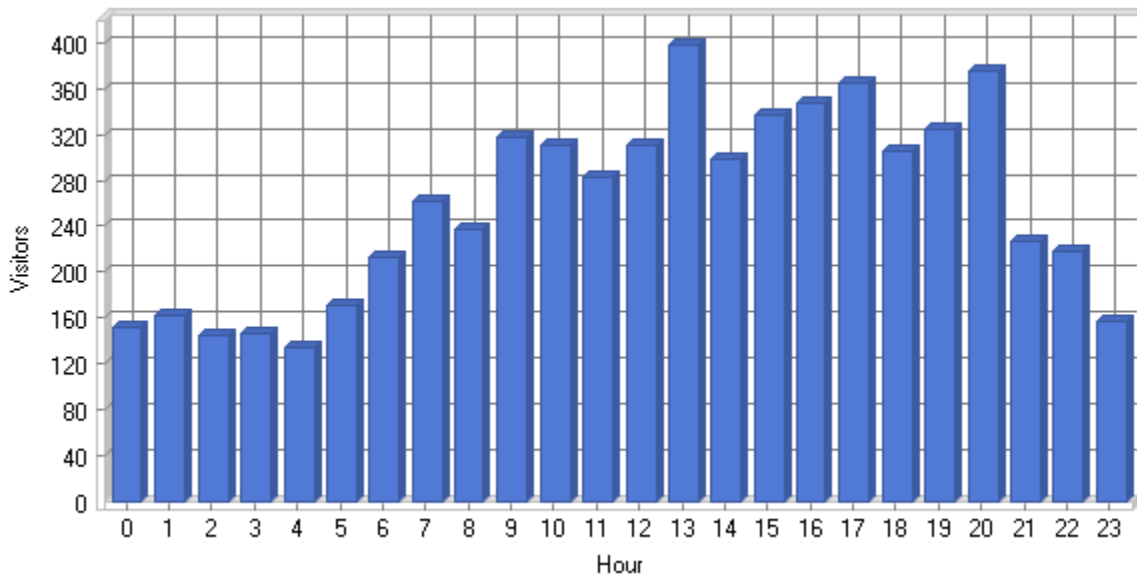

Mon 2/8/2010	2,185	161	147	01:12	41,143
Tue 2/9/2010	2,126	151	93	00:49	37,099
Wed 2/10/2010	2,076	251	164	00:49	43,108
Thu 2/11/2010	1,127	169	94	01:07	23,139
Fri 2/12/2010	1,651	221	90	01:48	27,187
Sat 2/13/2010	1,494	193	97	01:42	25,150
Sun 2/14/2010	1,761	166	123	00:59	38,508
Mon 2/15/2010	2,252	206	179	01:49	42,168
Tue 2/16/2010	2,327	295	108	02:11	40,894
Wed 2/17/2010	2,140	243	108	01:55	46,343
Thu 2/18/2010	2,956	345	107	02:42	57,558
Fri 2/19/2010	2,148	182	113	00:56	41,516
Sat 2/20/2010	1,674	158	115	01:18	26,184
Sun 2/21/2010	1,962	211	94	01:11	38,827
Mon 2/22/2010	2,235	164	107	01:15	44,865
Tue 2/23/2010	1,784	157	75	01:30	31,070
Subtotal	100,793	16,588	5,186	01:45	1,783,374
Total	117,589	18,148	6,190	01:42	2,105,455

By Hour of Day

Activity by Hour of Day

Activity by Hour of Day

Hour	Hits	Page Views	Visitors	Bandwidth (KB)
00:00 - 00:59	1,125	223	151	17,564
01:00 - 01:59	873	177	163	15,741
02:00 - 02:59	627	213	144	9,389
03:00 - 03:59	827	178	146	15,948
04:00 - 04:59	585	155	134	9,405
05:00 - 05:59	1,452	220	171	27,641
06:00 - 06:59	2,549	308	212	51,713
07:00 - 07:59	4,637	407	262	90,000
08:00 - 08:59	5,859	693	237	109,063