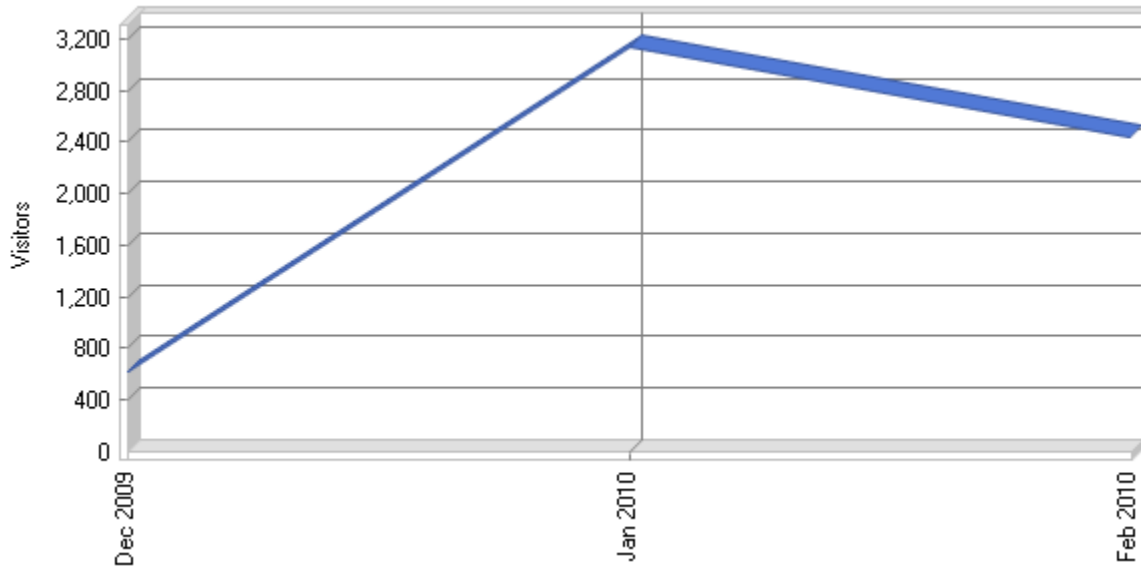

By Month

Activity by Month

Activity by Month

Month	Hits	Page Views	Visitors	Bandwidth (KB)
Dec 2009	10,690	970	623	203,746
Jan 2010	60,790	12,752	3,133	1,027,792
Feb 2010	46,109	4,426	2,434	873,916
Total	117,589	18,148	6,190	2,105,455