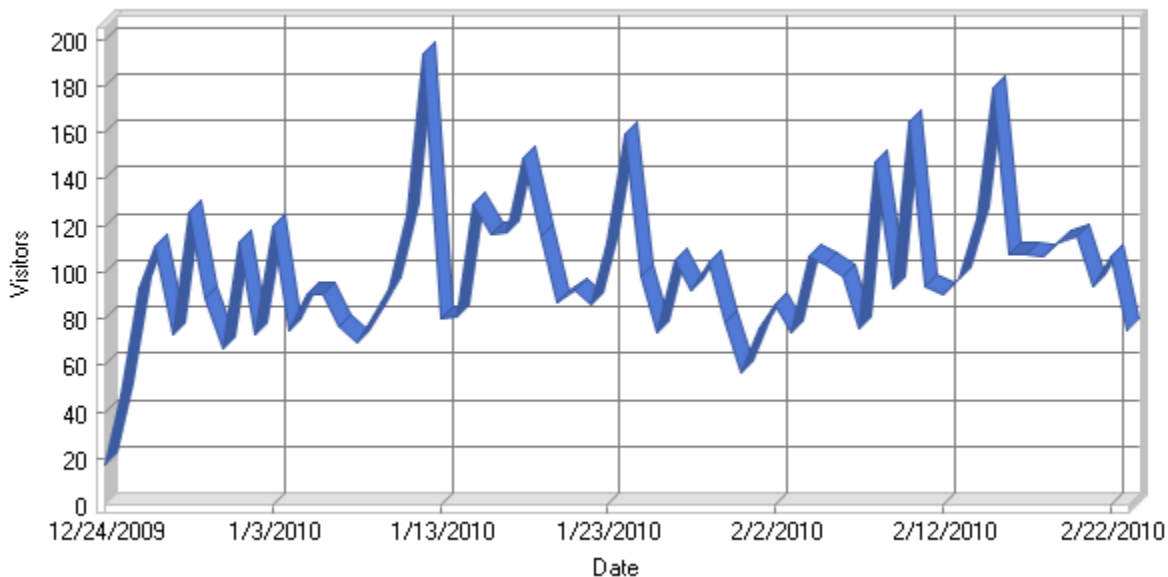

Report for www.proridersaddles.com: Activity Statistics

Powered by
WebLog Expert

Time range: 12/24/2009 17:50:43 - 2/23/2010 14:47:13

Generated on Tue Feb 23, 2010 - 14:54:49

Daily

Daily Visitors