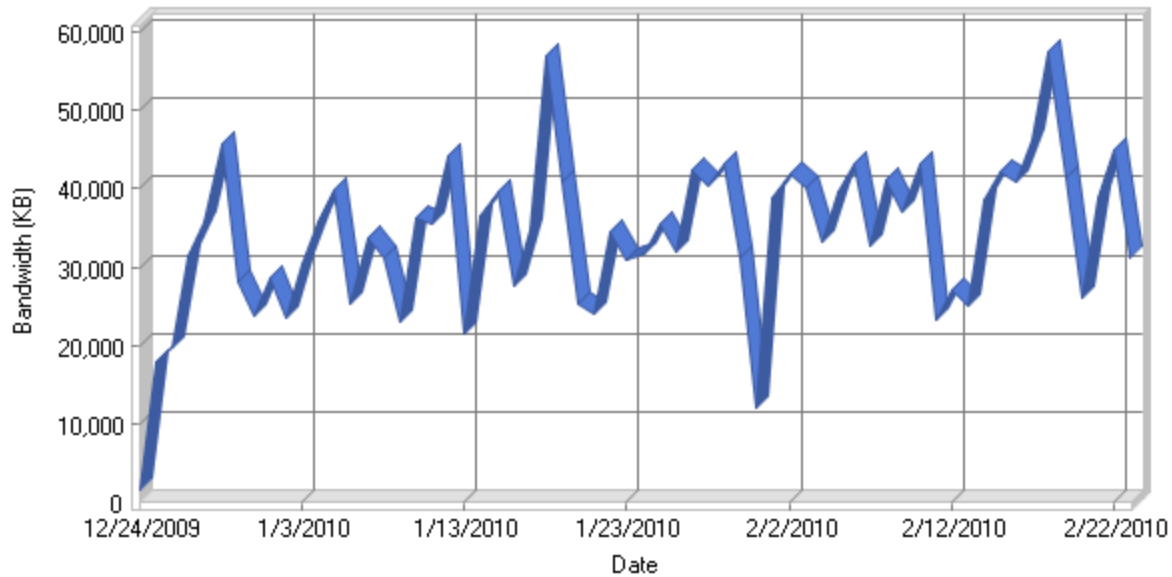

Daily Bandwidth

Daily Activity

Date	Hits	Page Views	Visitors	Average Visit Length	Bandwidth (KB)
Tue 1/5/2010	2,400	181	90	01:37	39,783
Wed 1/6/2010	1,274	164	90	03:17	25,275
Thu 1/7/2010	1,795	149	77	02:00	33,816
Fri 1/8/2010	1,505	140	70	02:26	31,082
Sat 1/9/2010	1,343	190	81	02:13	23,079
Sun 1/10/2010	1,896	194	93	01:53	36,170
Mon 1/11/2010	1,641	207	125	01:38	35,399
Tue 1/12/2010	2,002	226	194	00:51	44,109
Wed 1/13/2010	991	91	80	01:01	21,477
Thu 1/14/2010	2,069	157	81	02:43	36,420
Fri 1/15/2010	1,874	172	129	01:08	39,652
Sat 1/16/2010	1,526	206	116	02:21	27,597
Sun 1/17/2010	1,824	203	117	01:50	34,752
Mon 1/18/2010	9,232	6,951	149	02:11	57,005
Tue 1/19/2010	2,402	237	115	01:47	40,785
Wed 1/20/2010	1,337	179	87	02:34	25,381
Thu 1/21/2010	1,322	165	92	03:41	23,927
Fri 1/22/2010	2,014	262	86	03:28	34,526
Sat 1/23/2010	1,993	384	113	02:16	31,044
Sun 1/24/2010	1,693	173	159	01:25	31,649
Mon 1/25/2010	1,942	240	98	01:34	35,470
Tue 1/26/2010	1,547	122	74	01:32	31,917
Wed 1/27/2010	2,048	176	105	01:54	42,503
Thu 1/28/2010	2,061	180	92	02:35	40,275
Fri 1/29/2010	2,442	403	104	03:00	43,148
Sat 1/30/2010	1,843	322	78	01:31	31,256
Sun 1/31/2010	668	88	57	01:12	11,947
Mon 2/1/2010	2,107	170	76	01:39	38,779
Tue 2/2/2010	1,918	168	86	01:14	41,838
Wed 2/3/2010	1,835	122	74	00:51	40,102
Thu 2/4/2010	1,846	126	107	00:40	33,104
Fri 2/5/2010	2,436	187	103	01:34	39,486
Sat 2/6/2010	2,342	216	98	03:31	43,141
Sun 2/7/2010	1,727	164	76	01:30	32,696