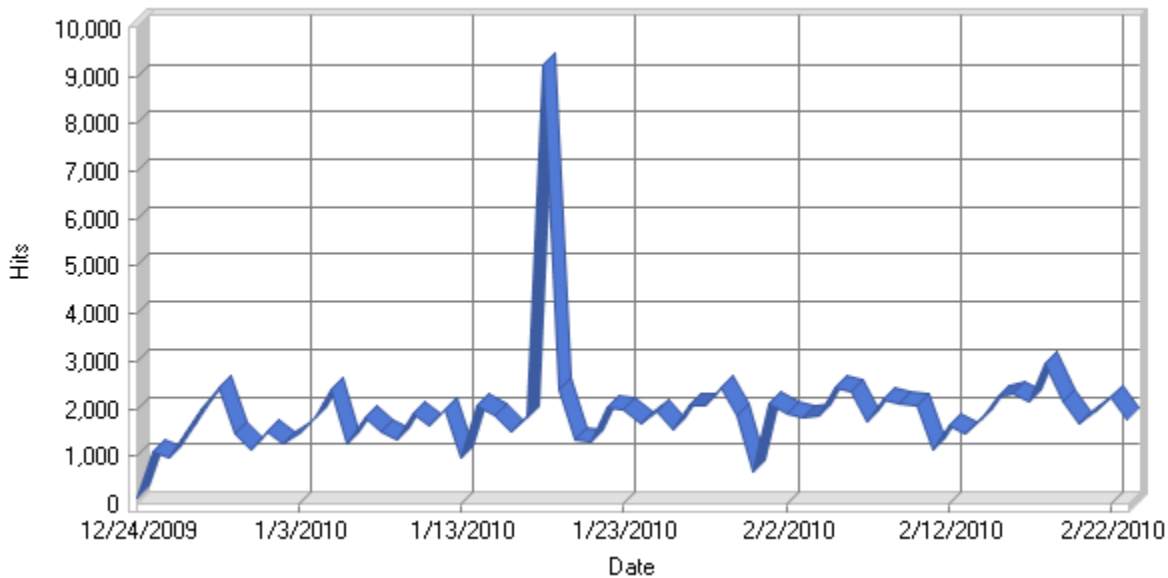

Daily Bandwidth

Daily Activity

Date	Hits	Page Views	Visitors	Average Visit Length	Bandwidth (KB)
Tue 1/5/2010	2,400	181	90	01:37	39,783
Wed 1/6/2010	1,274	164	90	03:17	25,275
Thu 1/7/2010	1,795	149	77	02:00	33,816
Fri 1/8/2010	1,505	140	70	02:26	31,082
Sat 1/9/2010	1,343	190	81	02:13	23,079
Sun 1/10/2010	1,896	194	93	01:53	36,170
Mon 1/11/2010	1,641	207	125	01:38	35,399
Tue 1/12/2010	2,002	226	194	00:51	44,109
Wed 1/13/2010	991	91	80	01:01	21,477
Thu 1/14/2010	2,069	157	81	02:43	36,420
Fri 1/15/2010	1,874	172	129	01:08	39,652
Sat 1/16/2010	1,526	206	116	02:21	27,597
Sun 1/17/2010	1,824	203	117	01:50	34,752
Mon 1/18/2010	9,232	6,951	149	02:11	57,005
Tue 1/19/2010	2,402	237	115	01:47	40,785
Wed 1/20/2010	1,337	179	87	02:34	25,381
Thu 1/21/2010	1,322	165	92	03:41	23,927
Fri 1/22/2010	2,014	262	86	03:28	34,526
Sat 1/23/2010	1,993	384	113	02:16	31,044
Sun 1/24/2010	1,693	173	159	01:25	31,649
Mon 1/25/2010	1,942	240	98	01:34	35,470
Tue 1/26/2010	1,547	122	74	01:32	31,917
Wed 1/27/2010	2,048	176	105	01:54	42,503
Thu 1/28/2010	2,061	180	92	02:35	40,275
Fri 1/29/2010	2,442	403	104	03:00	43,148
Sat 1/30/2010	1,843	322	78	01:31	31,256
Sun 1/31/2010	668	88	57	01:12	11,947
Mon 2/1/2010	2,107	170	76	01:39	38,779
Tue 2/2/2010	1,918	168	86	01:14	41,838
Wed 2/3/2010	1,835	122	74	00:51	40,102
Thu 2/4/2010	1,846	126	107	00:40	33,104
Fri 2/5/2010	2,436	187	103	01:34	39,486
Sat 2/6/2010	2,342	216	98	03:31	43,141
Sun 2/7/2010	1,727	164	76	01:30	32,696