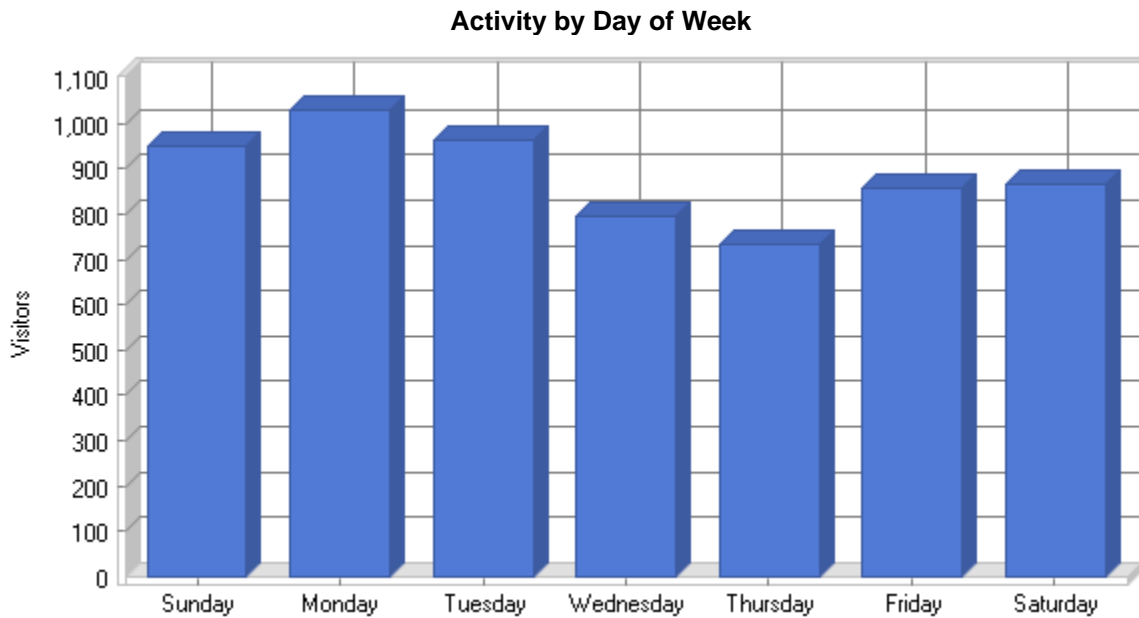

09:00 - 09:59	6,404	593	318	121,656
10:00 - 10:59	6,423	595	311	124,800
11:00 - 11:59	6,712	612	282	127,107
12:00 - 12:59	7,501	637	310	150,480
13:00 - 13:59	7,429	768	397	157,028
14:00 - 14:59	13,999	7,453	298	143,856
15:00 - 15:59	6,453	639	337	118,918
16:00 - 16:59	6,609	866	347	116,222
17:00 - 17:59	5,832	596	365	101,988
18:00 - 18:59	7,448	587	305	136,924
19:00 - 19:59	6,984	560	324	127,609
20:00 - 20:59	6,997	622	375	137,305
21:00 - 21:59	4,740	428	226	88,075
22:00 - 22:59	3,392	359	218	67,315
23:00 - 23:59	2,132	259	157	39,696
Total	117,589	18,148	6,190	2,105,455

By Day of Week

Activity by Day of Week

Day	Hits	Page Views	Visitors	Bandwidth (KB)
Sunday	14,495	1,443	950	286,191
Monday	25,394	8,392	1,029	366,471
Tuesday	18,937	1,747	961	353,243
Wednesday	13,182	1,378	797	272,275
Thursday	14,430	1,449	734	273,599
Friday	16,693	1,810	855	302,998
Saturday	14,458	1,929	864	250,675
Total	117,589	18,148	6,190	2,105,455