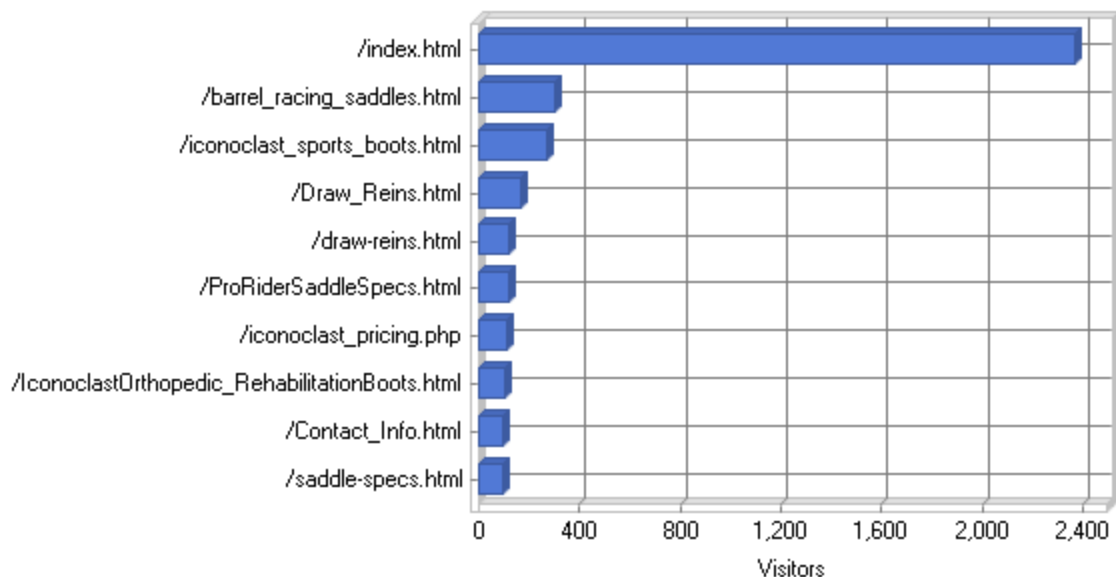

Top Entry Pages

	Page	Visitors
1	http://www.proridersaddles.com/index.html	2,366
2	http://www.proridersaddles.com/barrel_racing_saddles.html	304
3	http://www.proridersaddles.com/iconoclast_sports_boots.html	269
4	http://www.proridersaddles.com/Draw_Reins.html	166
5	http://www.proridersaddles.com/draw-reins.html	121
6	http://www.proridersaddles.com/ProRiderSaddleSpecs.html	116
7	http://www.proridersaddles.com/iconoclast_pricing.php	108
8	http://www.proridersaddles.com/IconoclastOrthopedic_RehabilitationBoots.html	100
9	http://www.proridersaddles.com/Contact_Info.html	99
10	http://www.proridersaddles.com/saddle-specs.html	94
11	http://www.proridersaddles.com/Testimonials.html	91
12	http://www.proridersaddles.com/iconoclast_by_WardHeid.html	89
13	http://www.proridersaddles.com/personalsaddles.htm	87
14	http://www.proridersaddles.com/iconoclast_bell_boots.html	62
15	http://www.proridersaddles.com/Draw_Reins.php	57
16	http://www.proridersaddles.com/options.html	53
17	http://www.proridersaddles.com/specials.htm	50
18	http://www.proridersaddles.com/ProfessionalsChoiceSportsMedicineBoots.html	50
19	http://www.proridersaddles.com/Options.html	49
20	http://www.proridersaddles.com/iconolast_application.html	44
21	http://www.proridersaddles.com/news-photos/news.asp	37
22	http://www.proridersaddles.com/iconoclast_pricing.html	31
23	http://www.proridersaddles.com/news-photos/NewsDetail.asp	29
24	http://www.proridersaddles.com/contactus.htm	27
25	http://www.proridersaddles.com/trophysaddles.htm	26
26	http://www.proridersaddles.com/barrel_racing_saddles.php	19
27	http://www.proridersaddles.com/news-photos/News.asp	16
28	http://www.proridersaddles.com/WebLogExpert/Report/	15
29	http://www.proridersaddles.com/Saddles_Specs_Prospects.html	9
30	http://www.proridersaddles.com/sessionTest.php	4
31	http://www.proridersaddles.com/cart_display.php	2
32	http://www.proridersaddles.com/iconoclast_tacky_rack.html	2
33	http://www.proridersaddles.com/weblogexpert/	1
34	http://www.proridersaddles.com/professionalschoicesportsmedicineboots.html	1