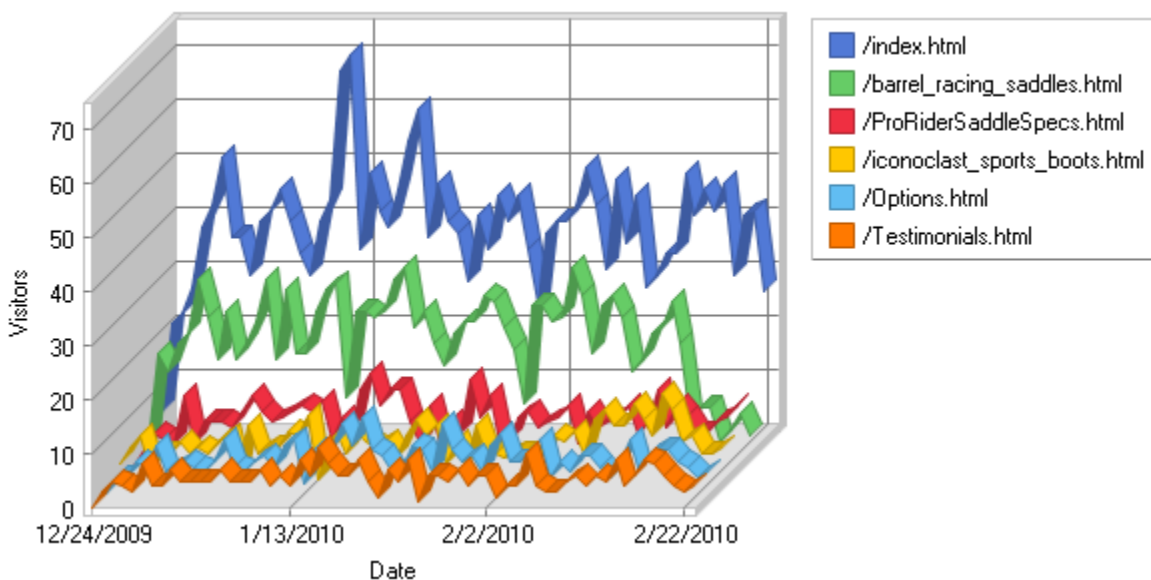

Report for www.proridersaddles.com: Access Statistics

Powered by
WebLog Expert

Time range: 12/24/2009 17:50:43 - 2/23/2010 14:47:13

Generated on Tue Feb 23, 2010 - 14:54:49

Pages

Daily Page Access

Most Popular Pages

Most Popular Pages

	Page	Hits	Incomplete Requests	Visitors	Bandwidth (KB)
1	http://www.proridersaddles.com/index.html	3,072	13	2,459	8,658
2	http://www.proridersaddles.com/barrel_racing_saddles.html	1,526	7	1,309	10,861
3	http://www.proridersaddles.com/ProRiderSaddleSpecs.html	657	4	536	2,924
4	http://www.proridersaddles.com/iconoclast_sports_boots.html	510	2	435	1,664
5	http://www.proridersaddles.com/Options.html	453	3	404	1,152