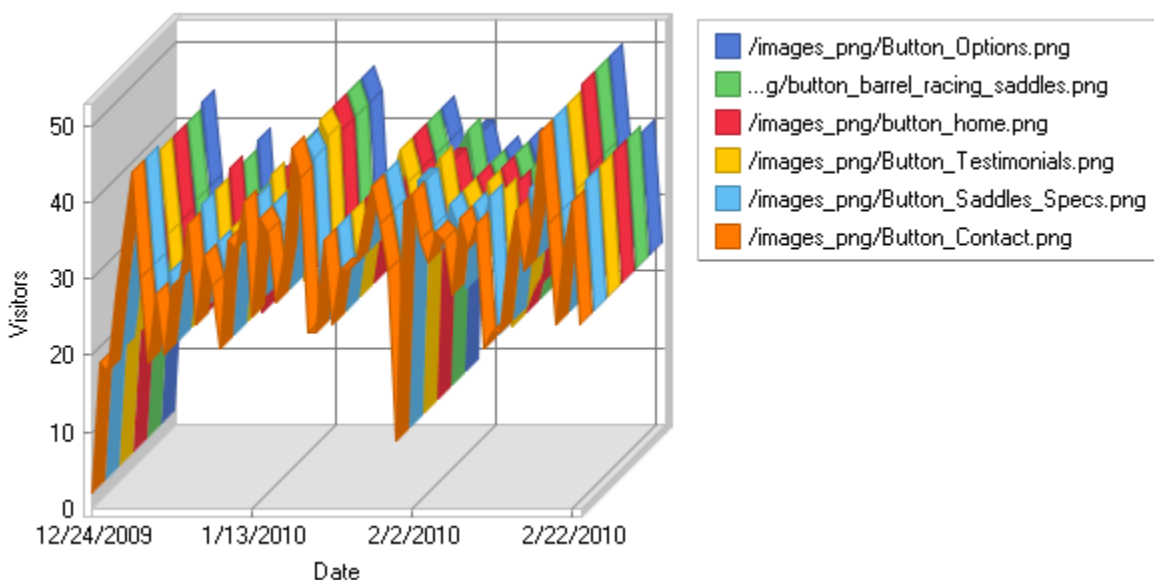

Daily Image Access