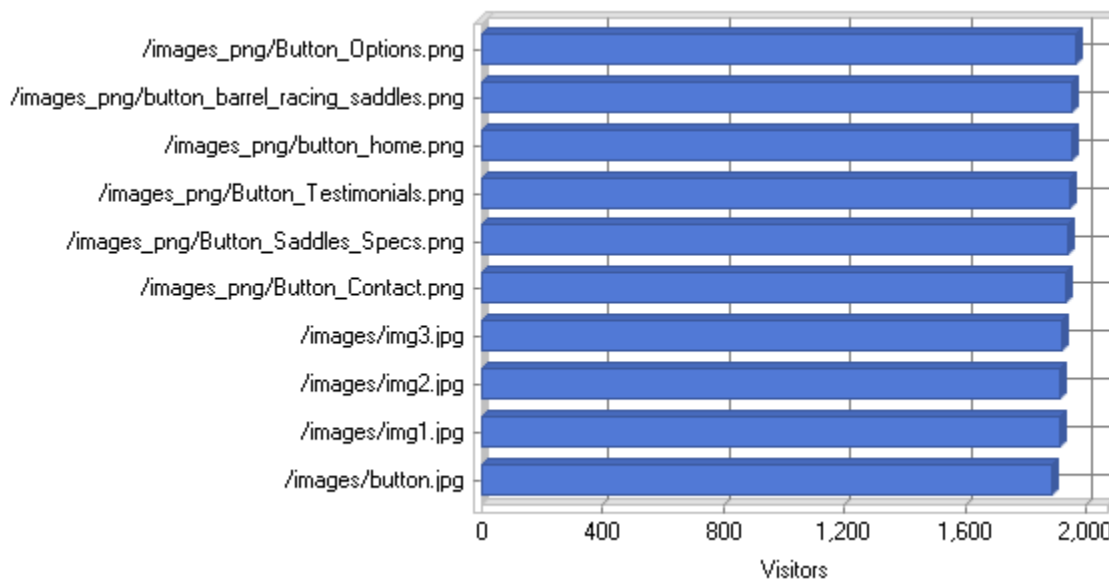

Most Requested Images

Most Requested Images

	Image	Hits	Incomplete Requests	Visitors	Bandwidth (KB)
1	http://www.proridersaddles.com/images_png/Button_Options.png	2,789	24	1,966	112,423
2	http://www.proridersaddles.com/images_png/button_barrel_racing_saddles.png	2,769	23	1,954	109,504
3	http://www.proridersaddles.com/images_png/button_home.png	2,775	24	1,953	112,289
4	http://www.proridersaddles.com/images_png/Button_Testimonials.png	2,765	25	1,948	106,174
5	http://www.proridersaddles.com/images_png/Button_Saddles_Specs.png	2,759	27	1,941	108,860
6	http://www.proridersaddles.com/images_png/Button_Contact.png	2,751	31	1,932	106,114
7	http://www.proridersaddles.com/images/img3.jpg	2,747	44	1,922	121,325
8	http://www.proridersaddles.com/images/img2.jpg	2,736	30	1,913	107,989
9	http://www.proridersaddles.com/images/img1.jpg	2,714	23	1,912	99,813