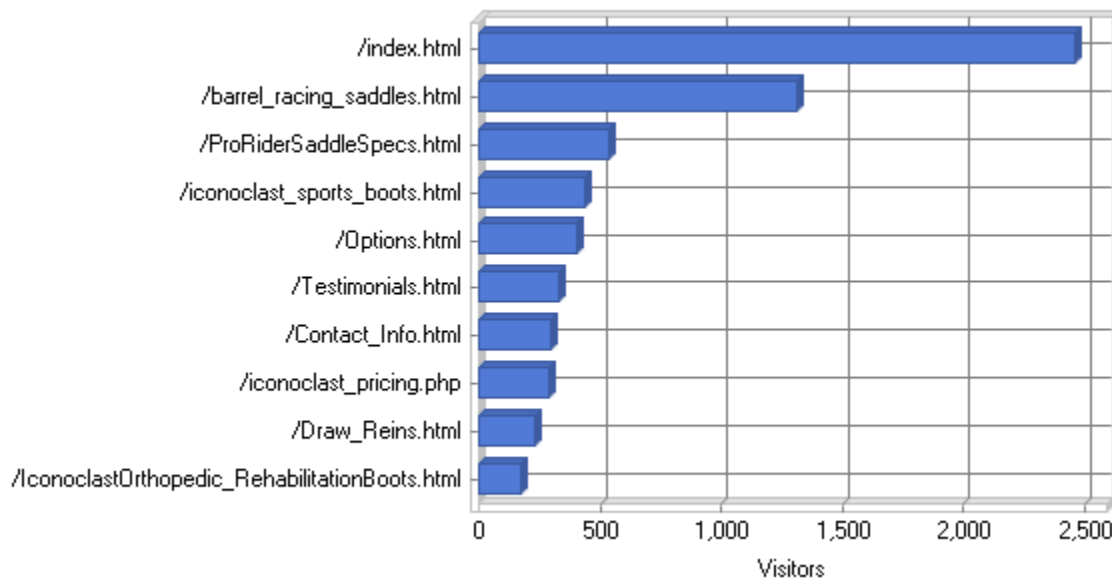

Report for www.proridersaddles.com: Access Statistics

Powered by
WebLog Expert

Time range: 12/24/2009 17:50:43 - 2/23/2010 14:47:13

Generated on Tue Feb 23, 2010 - 14:54:49

Pages

Daily Page Access

Most Popular Pages