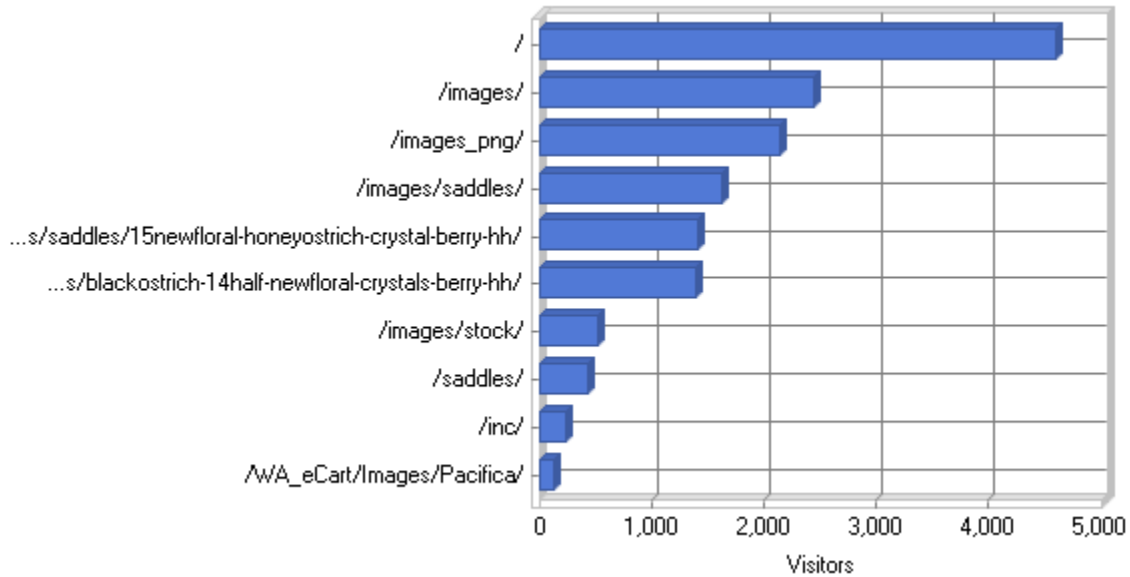

Most Requested Directories

Most Requested Directories

	Directory	Hits	Incomplete Requests	Visitors	Bandwidth (KB)
1	http://www.proridersaddles.com/	23,061	42	4,602	87,711
2	http://www.proridersaddles.com/images/	33,982	332	2,448	967,652
3	http://www.proridersaddles.com/images_png/	16,608	154	2,143	655,366
4	http://www.proridersaddles.com/images/saddles/	27,713	17	1,626	231,626
5	http://www.proridersaddles.com/images/saddles/15newfloral-honeyostrich-crystal-berry-hh/	1,623	13	1,412	52,273
6	http://www.proridersaddles.com/images/saddles/blackostrich-14half-newfloral-crystals-berry-hh/	1,601	2	1,400	28,600
7	http://www.proridersaddles.com/images/stock/	2,955	1	520	38,756
8	http://www.proridersaddles.com/saddles/	2,015	4	430	19,531
9	http://www.proridersaddles.com/inc/	271	0	236	195