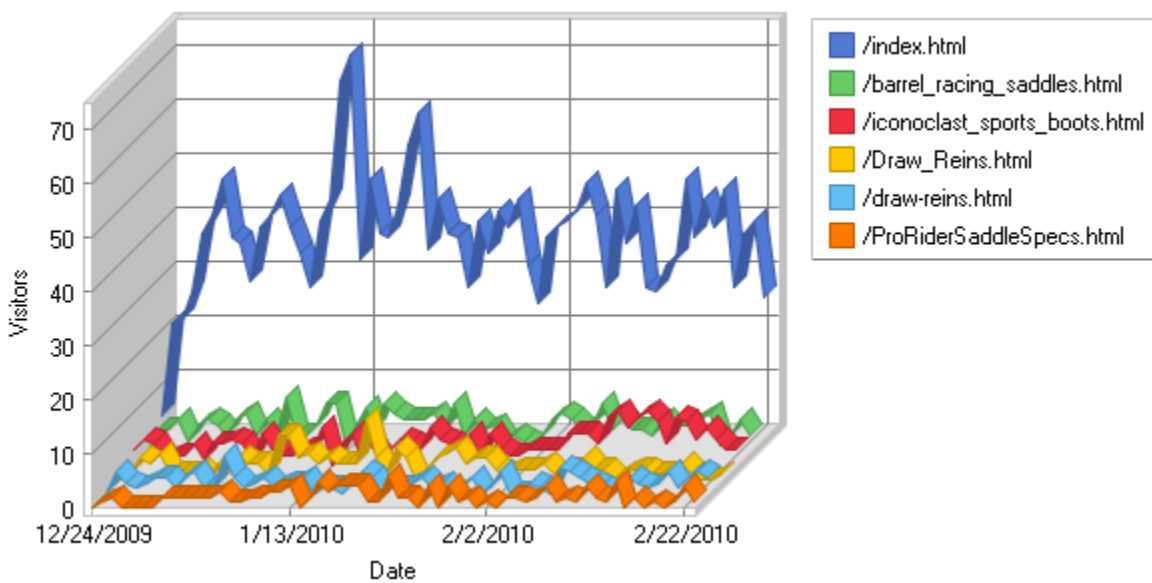

10	http://www.proridersaddles.com/WA_eCart/Images/Pacifica/	453	0	117	574
11	http://www.proridersaddles.com/news-photos/	153	0	104	1,614
12	http://www.proridersaddles.com/images/Blue/	198	0	66	3,372
13	http://www.proridersaddles.com/images/blackostrich-14half-newfloral-crystals-berry-hh/	205	2	66	3,729
14	http://www.proridersaddles.com/images/Green/	191	1	65	3,177
15	http://www.proridersaddles.com/images/pink15nbs-berry-hh/	189	2	64	3,234
16	http://www.proridersaddles.com/WA_eCart/CSS/	66	0	38	304
17	http://www.proridersaddles.com/WebLogExpert/Report/	89	0	23	134
18	http://www.proridersaddles.com/images/customers/	4	0	4	82
19	http://www.proridersaddles.com/images/15newfloral-honeyostrich-crystal-berry-hh/	12	0	2	2
20	http://www.proridersaddles.com/images/blue/	2	0	2	0
21	http://www.proridersaddles.com/weblogexpert/	1	0	1	0
22	http://www.proridersaddles.com/dealers/	18	0	1	126
	Total	111,410	570	N/A	2,098,069

Entry Pages

Daily Entry Pages

Top Entry Pages