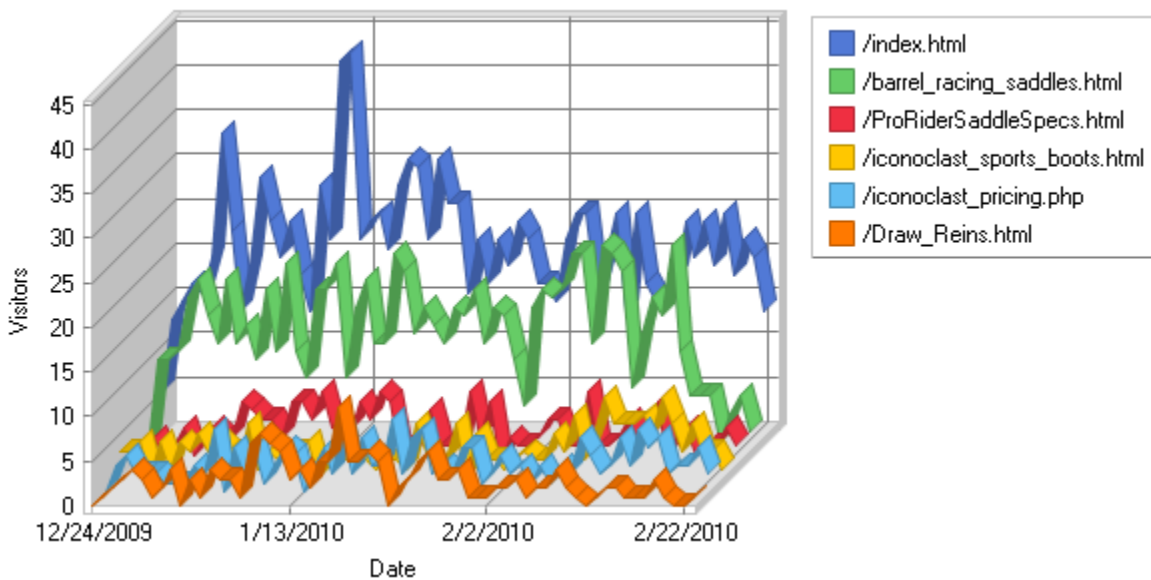

35	http://www.proridersaddles.com/ WebLogExpert/Report/TOC.htm	1
36	http://www.proridersaddles.com/ WebLogExpert/Report/General_Statistics.htm	1
37	http://www.proridersaddles.com/ iconoclast_by_wardheid.html	1
38	http://www.proridersaddles.com/ news-photos/newsdetail.asp	1
39	http://www.proridersaddles.com/ iconoclastorthopedic_rehabilitationboots.html	1
Total		4,599

Exit Pages

Daily Exit Pages