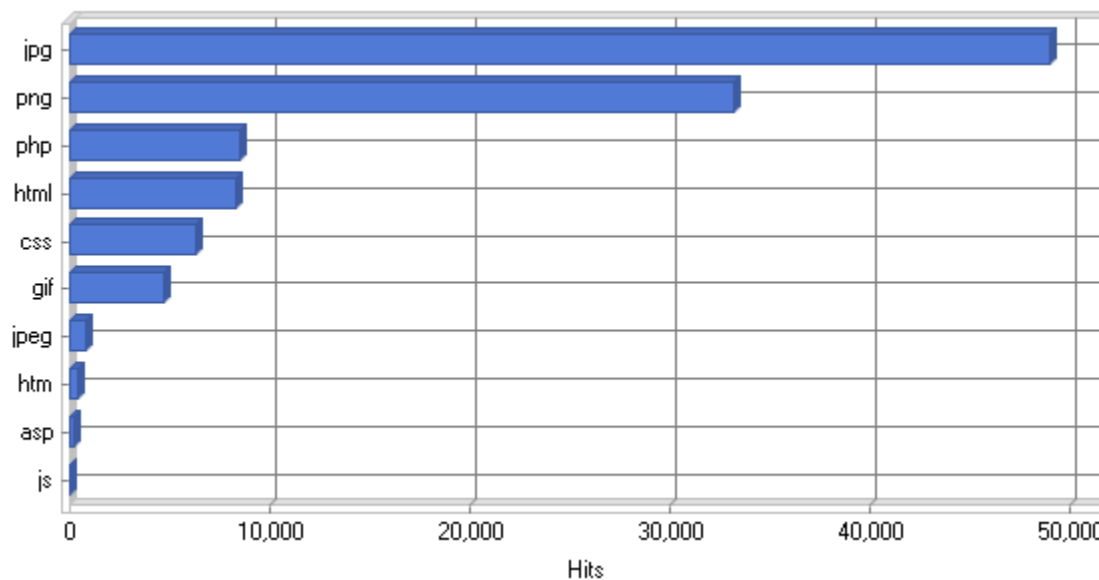

Most Requested File Types

Most Requested File Types

	File Type	Hits	Incomplete Requests	Bandwidth (KB)
1	jpg	49,024	318	1,123,535
2	png	33,242	210	847,600
3	php	8,490	0	26,423
4	html	8,327	36	33,233
5	css	6,267	5	25,839
6	gif	4,741	0	28,144
7	jpeg	764	0	8,725
8	htm	400	1	2,945
9	asp	153	0	1,614
10	js	2	0	8
	Total	111,410	570	2,098,069