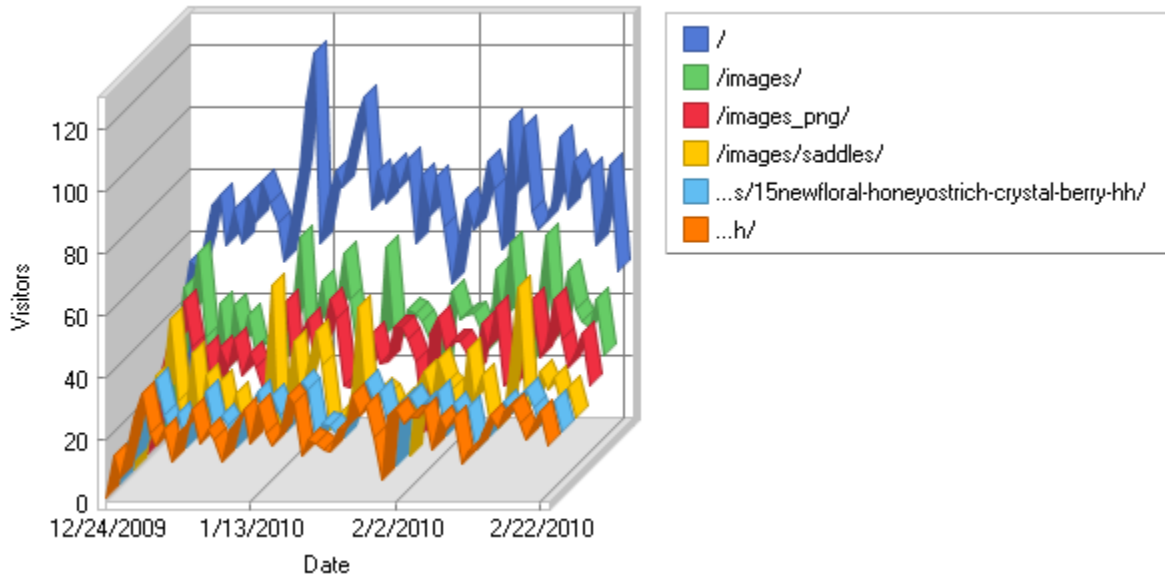

Directories

Daily Directory Access