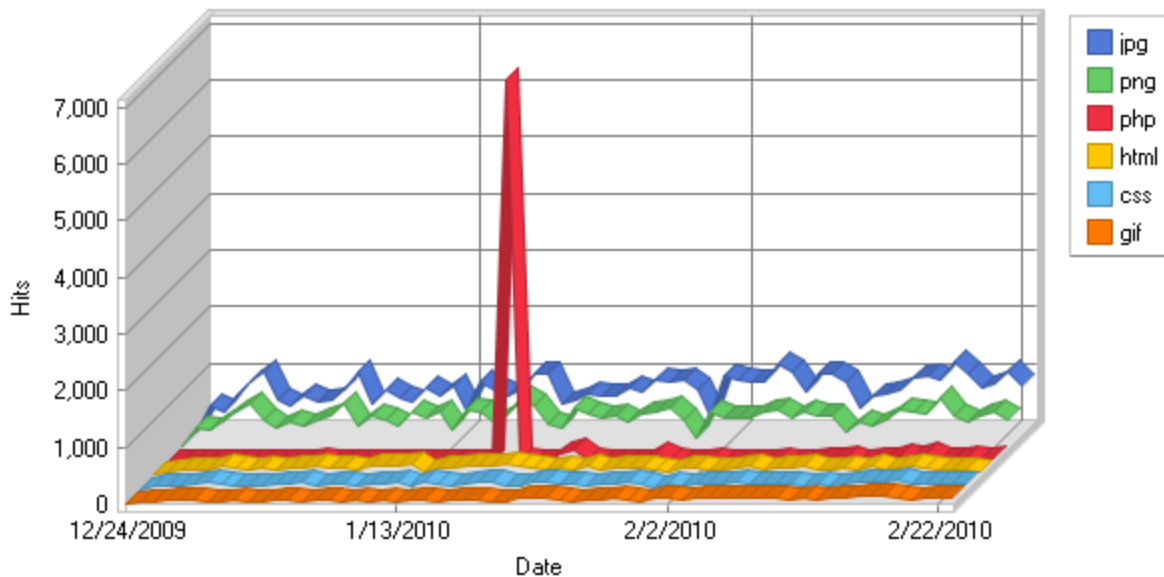

Most Requested File Types

Most Requested File Types

	File Type	Hits	Incomplete Requests	Bandwidth (KB)
1	jpg	49,024	318	1,123,535
2	png	33,242	210	847,600
3	php	8,490	0	26,423
4	html	8,327	36	33,233
5	css	6,267	5	25,839
6	gif	4,741	0	28,144
7	jpeg	764	0	8,725
8	htm	400	1	2,945
9	asp	153	0	1,614
10	js	2	0	8
	Total	111,410	570	2,098,069